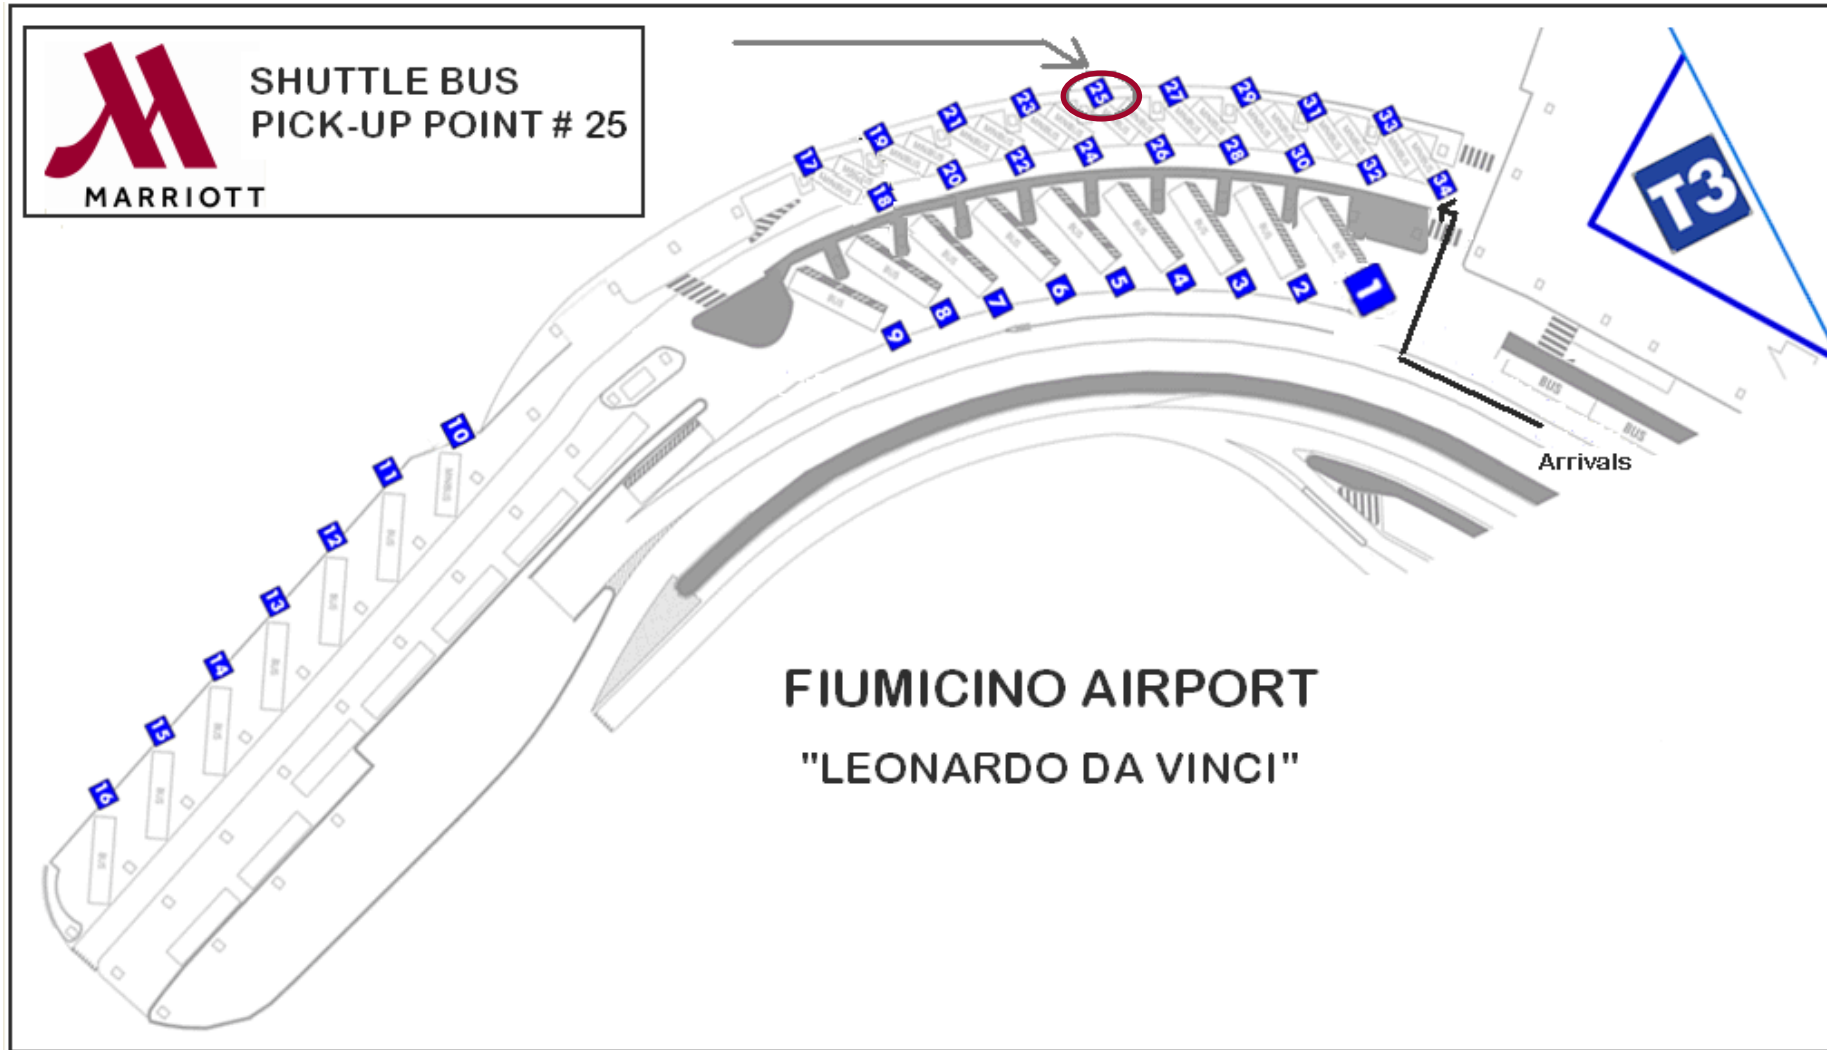

Rome Marriott Park Hotel – Airport Shuttle Pick-Up Point

FIUMICINO AIRPORT
"LEONARDO DA VINCI"